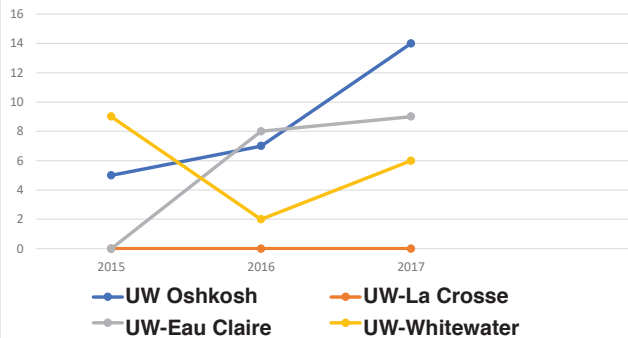

Campus Crime Statistics

Forceable Sex Offenses (Rape & Fondling)

Liquor Law Referrals on Campus

Burglaries

Drug Law Referrals on Campus

Source: Campus Cleary Act Reports