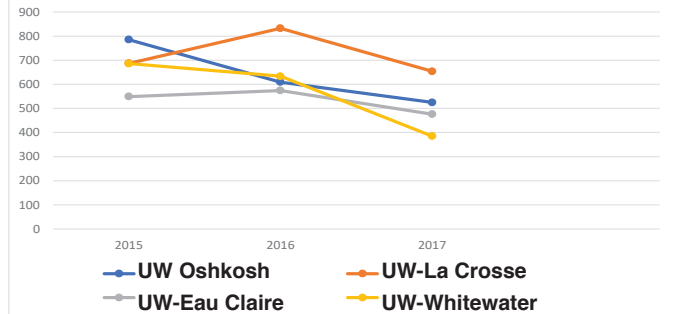

Campus Crime Statistics

Forceable Sex Offenses (Rape & Fondling)

Liquor Law Referrals on Campus

Burglaries

Drug Law Referrals on Campus

Source: Campus Cleary Act Reports