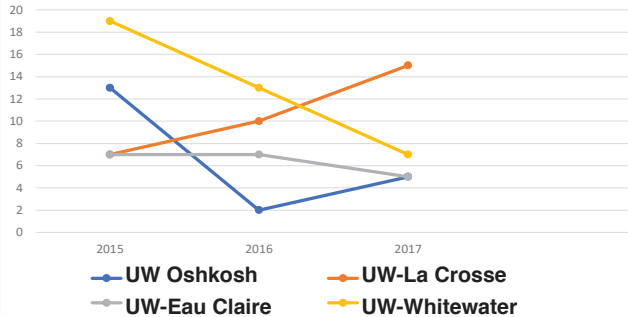

Campus Crime Statistics

Forceable Sex Offenses (Rape & Fondling)

Liquor Law Referrals on Campus

Burglaries

Drug Law Referrals on Campus

Source: Campus Cleary Act Reports