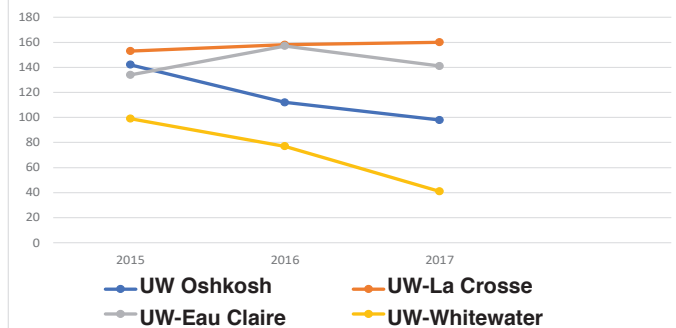

Campus Crime Statistics

Forceable Sex Offenses (Rape & Fondling)

Liquor Law Referrals on Campus

Burglaries

Drug Law Referrals on Campus

Source: Campus Cleary Act Reports